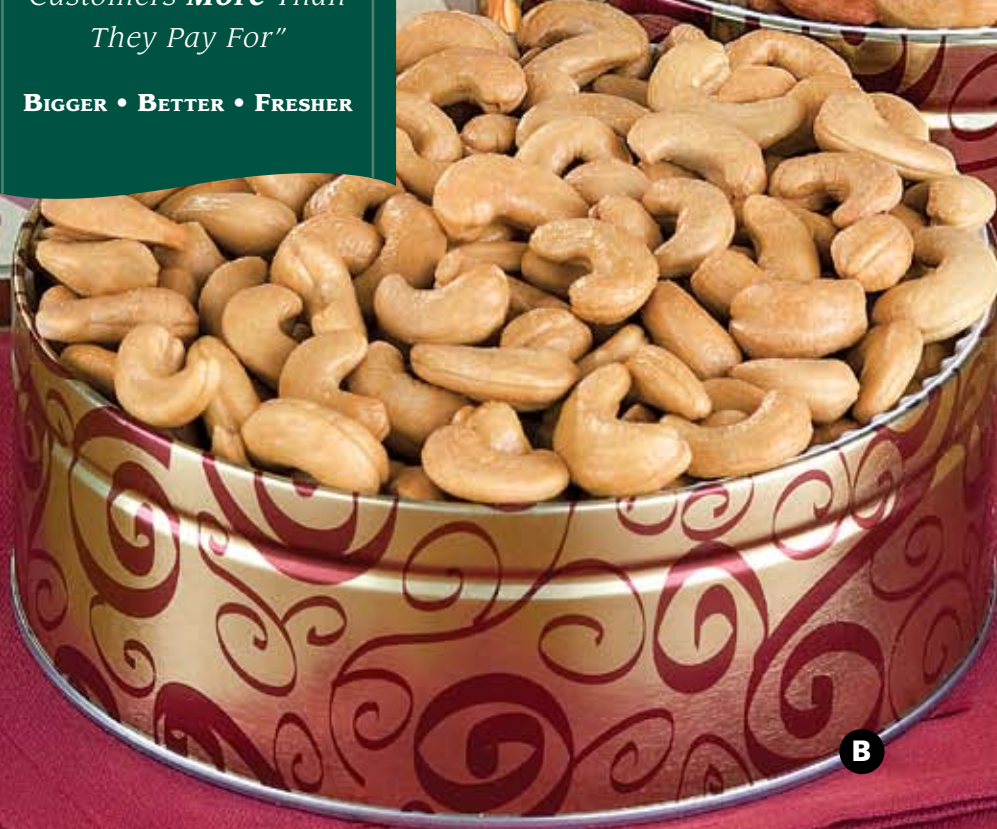

Premium Quality

*"Always Giving Our Customers **More** Than They Pay For"*

BIGGER • BETTER • FRESHER

"Thank you for offering our club these delicious nuts and candies. As you well know, the product sells itself!"

—D. Light